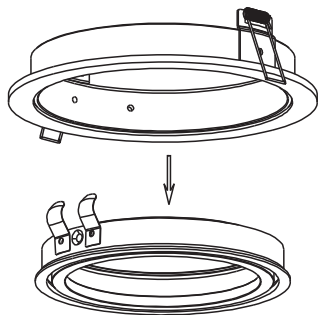

Model: AZ2811/2957/0860/0861/0727/0768/0769/2805/0770/0771/0772/2806

Nazwa: STAN/SIRO

Azzardo®

AZ0860/0861/2957/2811

AZ0727/0768/0769/2805

AZ0770/0771/0772/2806

01

02

AZ0860/0861/2957/2811
AZ0727/0768/0769/2805 CUT OUT: $\varnothing 150mm$

AZ0770/0771/0772/2806 CUT OUT: $320*150mm$

03

04