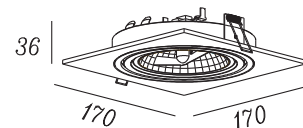

Model: AZ2811/2957/0860/0861/0727/0768/0769/2805/0770/0771/0772/2806

Nazwa: STAN/SIRO

Azzardo®

AZ0860/0861/2957/2811

AZ0727/0768/0769/2805

AZ0770/0771/0772/2806

01

02

AZ0860/0861/2957/2811
AZ0727/0768/0769/2805 CUT OUT: $\varnothing 150mm$

AZ0770/0771/0772/2806 CUT OUT: $320*150mm$

03

04