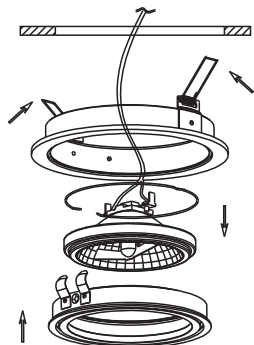

Model: AZ2811/2957/0860/0861/0727/0768/0769/2805/0770/0771/0772/2806

Nazwa: STAN/SIRO

Azzardo®

AZ0860/0861/2957/2811

AZ0727/0768/0769/2805

AZ0770/0771/0772/2806

01

02

AZ0860/0861/2957/2811
AZ0727/0768/0769/2805 CUT OUT: $\varnothing 150mm$

AZ0770/0771/0772/2806 CUT OUT: $320*150mm$

03

04