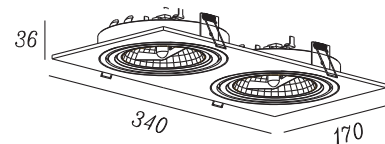

Model: AZ2811/2957/0860/0861/0727/0768/0769/2805/0770/0771/0772/2806

Nazwa: STAN/SIRO

Azzardo®

AZ0860/0861/2957/2811

AZ0727/0768/0769/2805

AZ0770/0771/0772/2806

01

02

AZ0860/0861/2957/2811
AZ0727/0768/0769/2805 CUT OUT: $\varnothing 150mm$

AZ0770/0771/0772/2806 CUT OUT: $320*150mm$

03

04