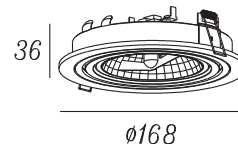

Model: AZ2811/2957/0860/0861/0727/0768/0769/2805/0770/0771/0772/2806

Nazwa: STAN/SIRO

Azzardo®

AZ0860/0861/2957/2811

AZ0727/0768/0769/2805

AZ0770/0771/0772/2806

01

02

AZ0860/0861/2957/2811
AZ0727/0768/0769/2805 CUT OUT: $\varnothing 150mm$

AZ0770/0771/0772/2806 CUT OUT: $320*150mm$

03

04